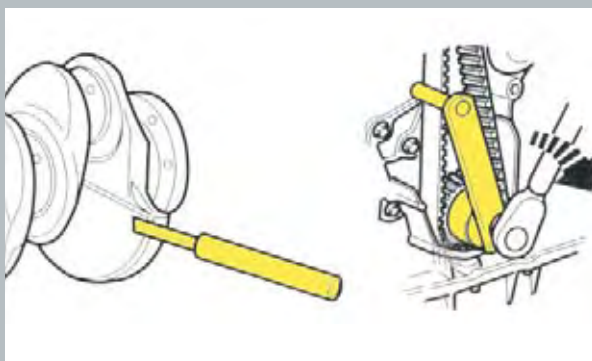

310 091 000

Complete set for camshaft and crankshaft timing on diesel engines.

Cassetta fasatura albero motore, albero camme motori diesel.

Models: S40 / V40

Engines: 1.9 TD.

Codes: D4192T3/4