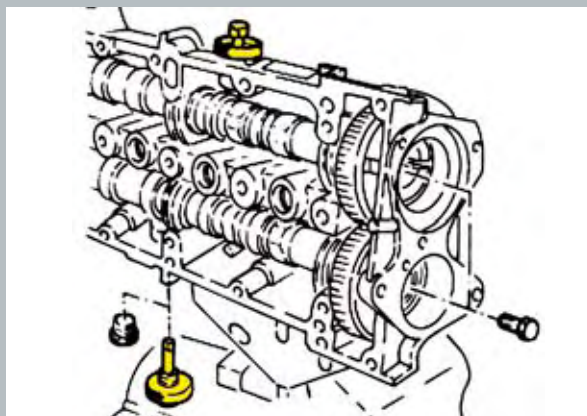

Timing tools

310 107 000

Complete set of timing tools suitable for 16v. diesel engines.

Models:

Suzuki Ignis, Swift, Vagon R+, Grand Vitara, Crossover
Alfa 145, 146, 147, 156, 159, 166, GT, Crosswagon Q4, MiTo.

1.3 Multijet 16V, 1.3 Multijet CDTI, 1.3 DDiS 16V. 1.9-2.4
JTD Multijet, 1.9 CDTI, 1.9 DDiS

Timing tools

310 075 000

Set of tools for crankshaft and camshaft timing on new 1.3 Multijet 16V. Fiat, Lancia, Opel, Suzuki engines.