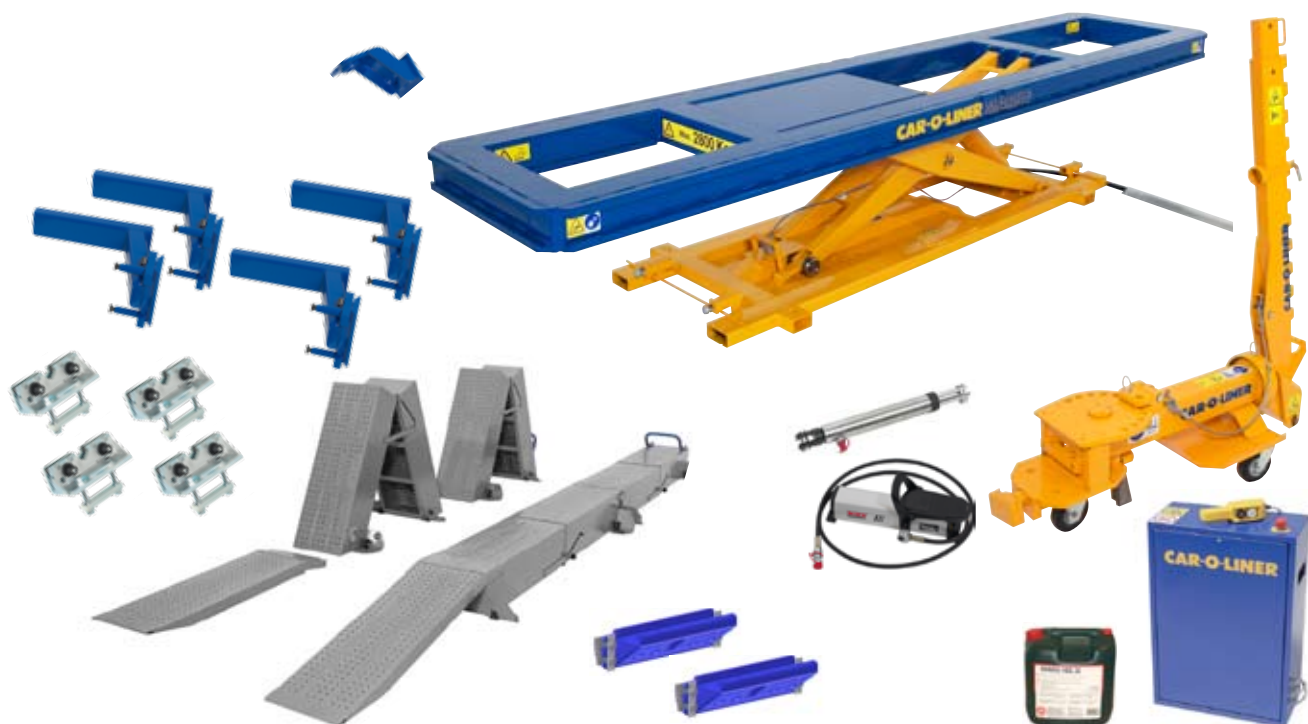

# Systems Catalogue Mark 6

**Concept of Collision Repair Systems**

\* = Recommended Quantity

Mark 6 Classic	Item	Art. No.	* Qty	Order
	BM05 Mark 6 Base frame w lift	1310610500	1	
	T550 ramps Mark 6	1311800300	1	
	D16 Draw Aligner	1310385000	1	
	B60 Bench Parts std.	1310130350	1	
	EVO1 Basic	1515001400	1	
	EVOMk Adapter Mark 6	1515001316	1	
	<b>Power unit, Hydraulic oil. See select 3</b>			
	D160 NIKE cylinder w pump, D16	1310383330	1	

\* = Recommended Quantity

Mark 6 Standard	Item	Art. No.	* Qty	Order
	BM05 Mark 6 Base frame w lift	1310610500	1	
	T550 ramps Mark 6	1311800300	1	
	D16 Draw Aligner	1310385000	1	
	B60 Bench Parts std.	1310130350	1	
	EVO1 Basic	1515001400	1	
	EVO2 Extension	1515001410	1	
	EVO3-1 Universal Fixture	1515003400	1	
	EVOMk Adapter Mark 6	1515001316	2	
	<b>Power unit, Hydraulic oil. See select 3</b>			
	D160 NIKE cylinder w pump, D16	1310383330	1	

\* = Recommended Quantity

BMW Mark 6 Standard	Item	Art. No.	* Qty	Order
	BM05 Mark 6 Base frame w lift	1310610500	1	
	T550 ramps Mark 6	1311800300	1	
	D16 Draw Aligner	1310385000	1	
	B60 Bench Parts std.	1310130350	1	
	EVO1 Basic	1515001400	1	
	EVO2 Extension	1515001410	1	
	EVO3 Universal Fixture	1515001420	1	
	B248, Mounting plate	1311148303	4	
	B331, Chassis clamp BMW	1311148305	4	
	EVO MK Adapter Mark 6	1515001316	2	
<b>Power unit, Hydraulic oil. See select 3</b>				
	D160 NIKE cylinder w pump, D16	1310383330	1	