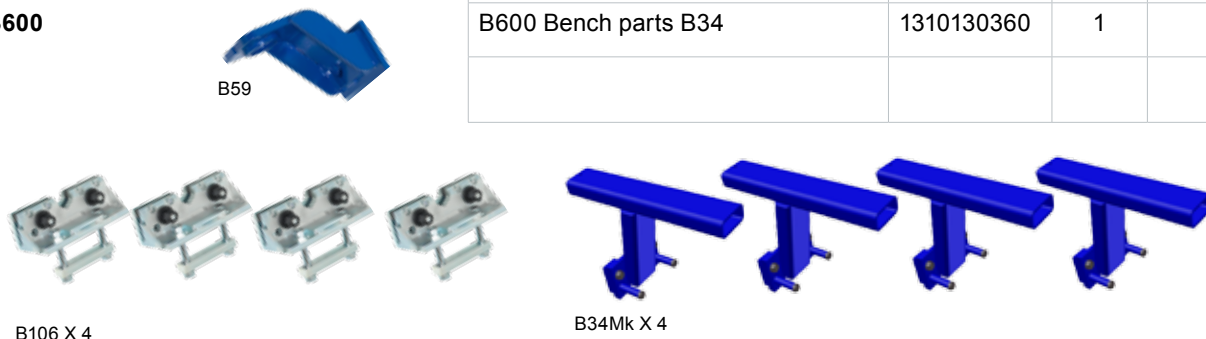

Select 5	Bench Parts	Art. No	* Qty	Order
B600				
	B600 Bench parts B34	1310130360	1