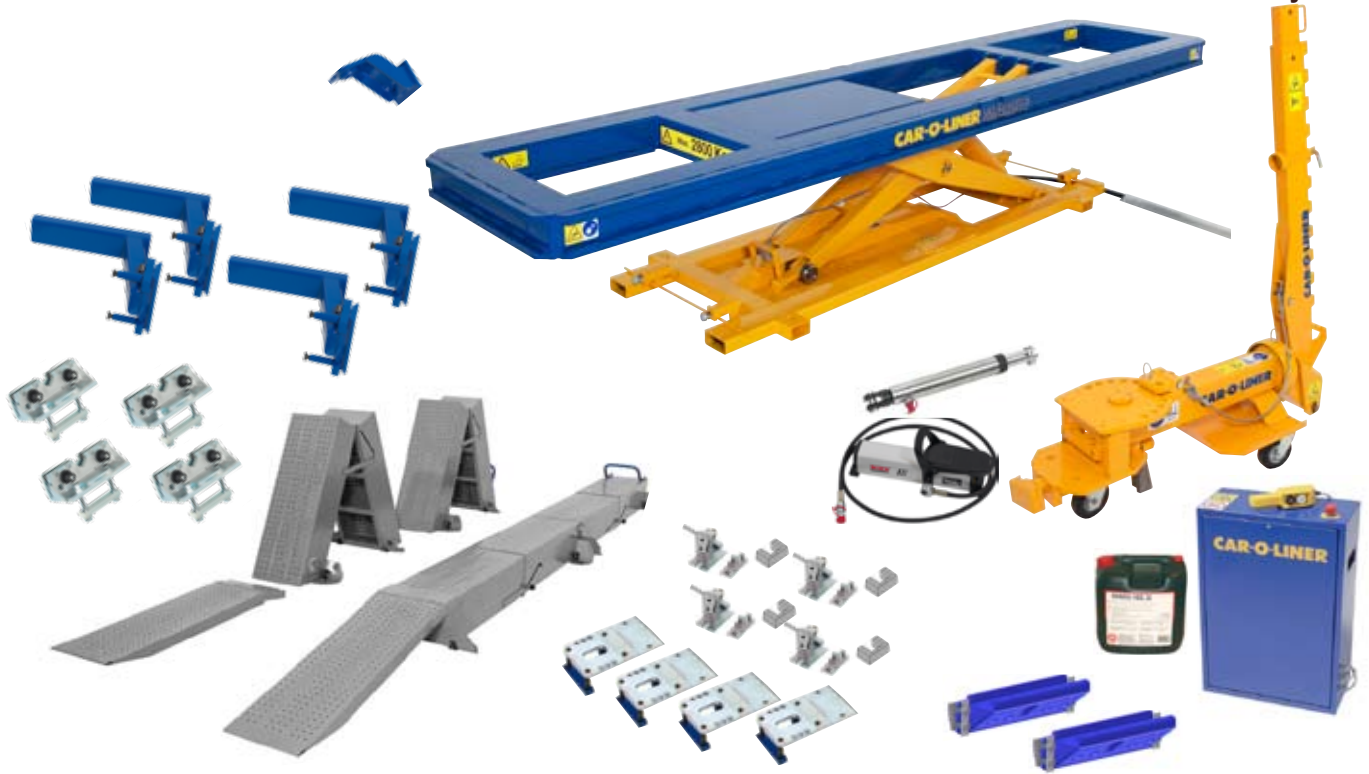

# Systems Catalogue Mark 6

**Concept of Collision Repair Systems**

\* = Recommended Quantity

Mark 6 Classic	Item	Art. No.	* Qty	Order
	BM05 Mark 6 Base frame w lift	1310610500	1	
	T550 ramps Mark 6	1311800300	1	
	D16 Draw Aligner	1310385000	1	
	B60 Bench Parts std.	1310130350	1	
	EVO1 Basic	1515001400	1	
	EVOMk Adapter Mark 6	1515001316	1	
	<b>Power unit, Hydraulic oil. See select 3</b>			
	D160 NIKE cylinder w pump, D16	1310383330	1	

\* = Recommended Quantity

Mark 6 Standard	Item	Art. No.	* Qty	Order
	BM05 Mark 6 Base frame w lift	1310610500	1	
	T550 ramps Mark 6	1311800300	1	
	D16 Draw Aligner	1310385000	1	
	B60 Bench Parts std.	1310130350	1	
	EVO1 Basic	1515001400	1	
	EVO2 Extension	1515001410	1	
	EVO3-1 Universal Fixture	1515003400	1	
	EVOMk Adapter Mark 6	1515001316	2	
	<b>Power unit, Hydraulic oil. See select 3</b>			
	D160 NIKE cylinder w pump, D16	1310383330	1	

\* = Recommended Quantity

BMW Mark 6 Standard	Item	Art. No.	* Qty	Order
	BM05 Mark 6 Base frame w lift	1310610500	1	
	T550 ramps Mark 6	1311800300	1	
	D16 Draw Aligner	1310385000	1	
	B60 Bench Parts std.	1310130350	1	
	EVO1 Basic	1515001400	1	
	EVO2 Extension	1515001410	1	
	EVO3 Universal Fixture	1515001420	1	
	B248, Mounting plate	1311148303	4	
	B331, Chassis clamp BMW	1311148305	4	
	EVO MK Adapter Mark 6	1515001316	2	
<b>Power unit, Hydraulic oil. See select 3</b>				
	D160 NIKE cylinder w pump, D16	1310383330	1	